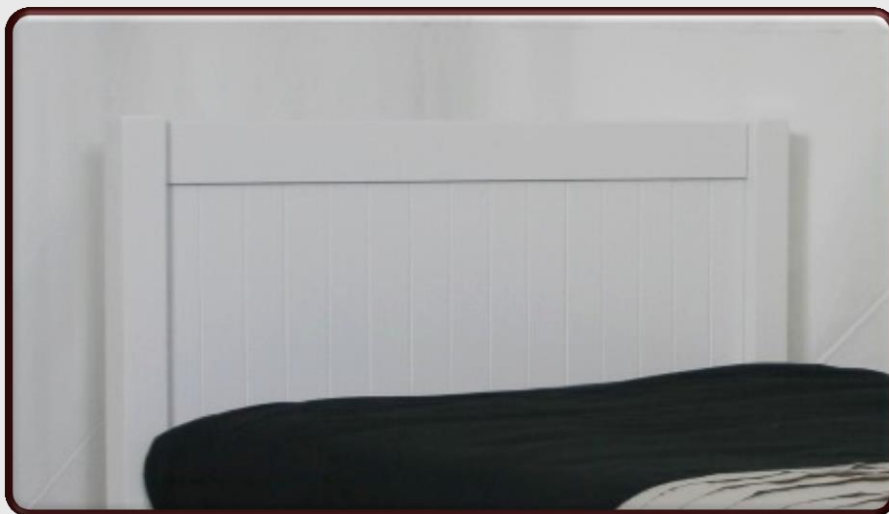

RUBBERWOOD BUNKS & BEDS

TALIA HEADBOARD

- Solid Rubberwood construction
- Features T & G effect panel
- 300mm mounting slot for universal fixing (**fixing bolts not included**)
- Size – Available in Single & King Single
- Dimensions – Single: 1030x960mm (h)
- Dimensions – King Single: 1155x960mm (h)
- Colour – Available in Walnut stain lacquer finish & White paint lacquer finish

ORDERING CODES:

SINGLE WHITE: **TALIASGLEHDBD-WHITE**

SINGLE WALNUT: **TALIASGLEHDBD-WALNUT**

KING SINGLE WHITE: **TALIAKSGLEHDBD-WHITE**

KING SINGLE WALNUT: **TALIAKSGLEHDBD-WALNUT**